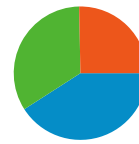

All traffic sources sent a total of 1,928 visits

-  40.92% Direct Traffic
-  25.31% Referring Sites
-  33.77% Search Engines

- Direct Traffic
789.00 (40.92%)
- Search Engines
651.00 (33.77%)
- Referring Sites
488.00 (25.31%)