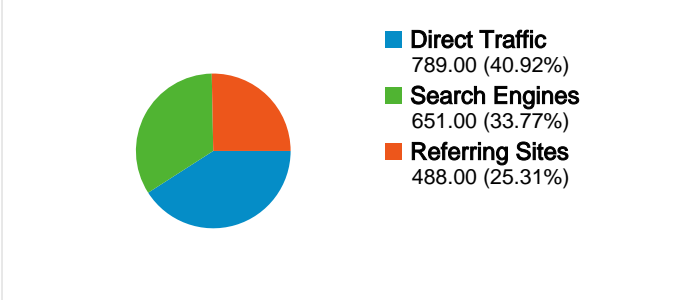

Traffic Sources Overview

All Traffic Sources

Source/Medium	Visits	% visits
(direct) / (none)	789	40.92%
google / organic	633	32.83%
europeana.eu / referral	88	4.56%
bhl.nhm-wien.ac.at / referral	53	2.75%
twitter.com / referral	42	2.18%

Keywords

Keyword	Visits	% visits
bhl europe	151	23.20%
bhl-europe	81	12.44%
biodiversity heritage library	40	6.14%
bhl	20	3.07%
biodiversity heritage library	18	2.76%

Languages

Language	Visits	% visits
en-us	680	35.27%
cs	331	17.17%
de	290	15.04%
en-gb	148	7.68%
fr	72	3.73%