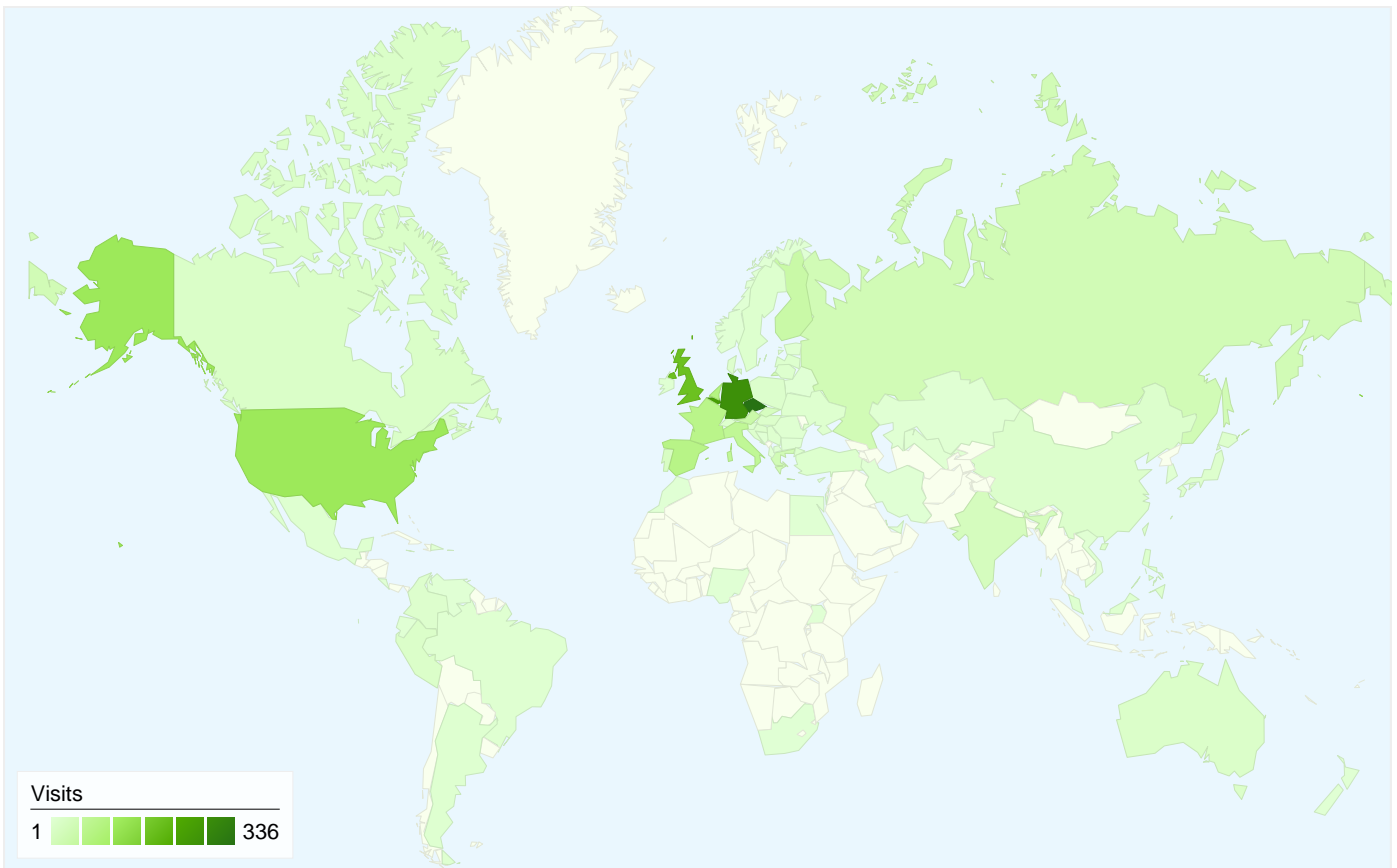

1,928 visits came from 77 countries/territories

Site Usage						
Visits	Pages/Visit	Avg. Time on Site	% New Visits	Bounce Rate		
1,928 % of Site Total: 100.00%	6.29 Site Avg: 6.29 (0.00%)	00:04:49 Site Avg: 00:04:49 (0.00%)	57.42% Site Avg: 57.05% (0.64%)	45.85% Site Avg: 45.85% (0.00%)		
Country/Territory	Visits	Pages/Visit	Avg. Time on Site	% New Visits	Bounce Rate	
Czech Republic	336	19.79	00:14:59	26.19%	27.68%	
Germany	277	4.61	00:03:13	57.04%	35.74%	
Belgium	251	3.31	00:02:08	19.12%	56.18%	
United Kingdom	189	3.17	00:03:05	65.61%	42.86%	
United States	124	3.10	00:03:06	79.03%	54.84%	
Netherlands	83	2.83	00:02:01	45.78%	49.40%	
Spain	78	4.36	00:02:10	83.33%	44.87%	
France	75	4.61	00:04:13	80.00%	42.67%	
Italy	63	3.75	00:02:24	93.65%	57.14%	
Finland	46	2.50	00:02:01	56.52%	50.00%	

1 - 10 of 77