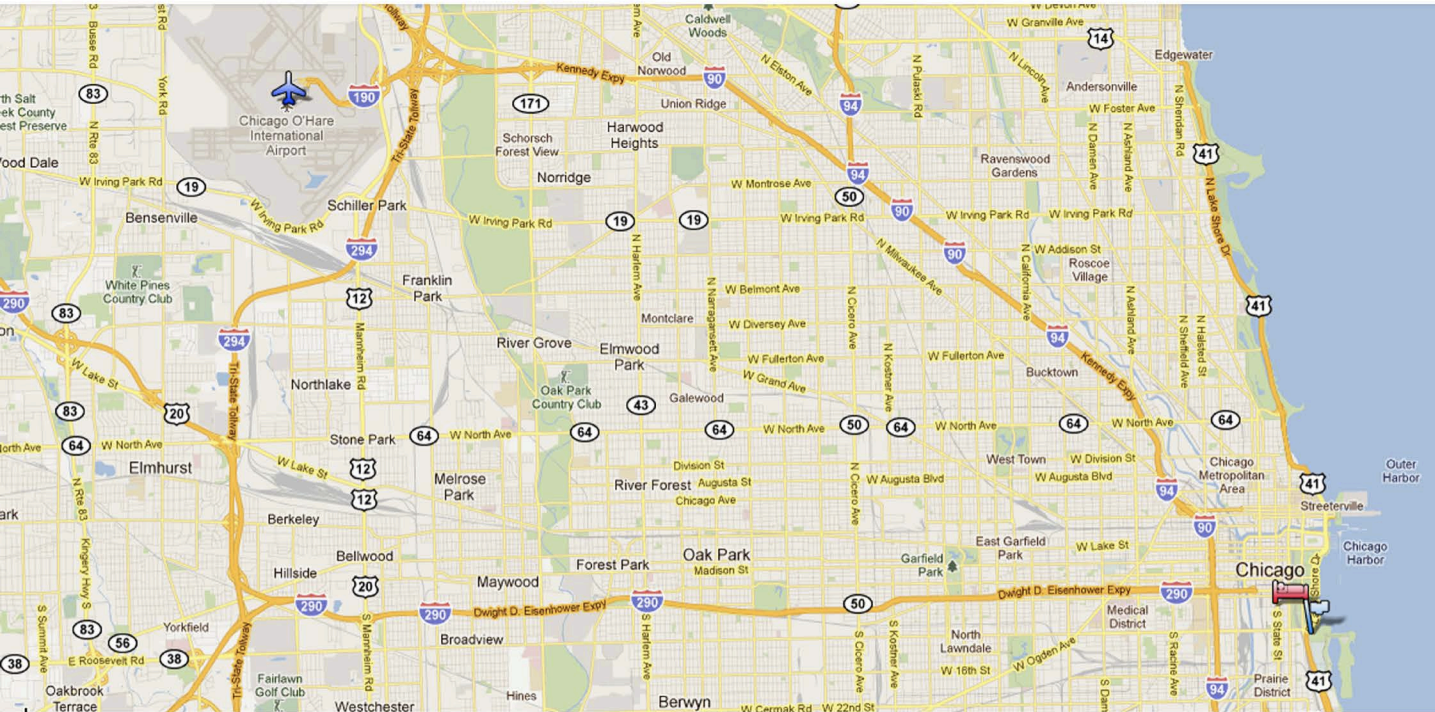

Chicago Area Map

See reverse side for more detailed map.

Area Map Viewing Airport, Conference Hotel (Essex Inn) and Field Museum (Conference Location)

Key Conference Locations

The Field Museum
Venue for all meetings, Life and Literature Conference

1400 S. Lake Shore Dr., Chicago, IL
Telephone: 312-922-9410

Chicago O'hare Intl

10000 Bessie Coleman Dr., Chicago, IL

Chicago's Essex Inn
Life and Literature Conference Hotel

800 S. Michigan Ave., Chicago, IL

Detailed View of Chicago surrounding Conference Hotel (Essex Inn) and Field Museum (Conference Location)