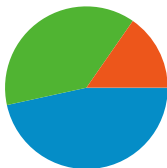

Traffic Sources Overview

- **Search Engines**
  134,288.00 (46.58%)
- **Referring Sites**
  109,800.00 (38.09%)
- **Direct Traffic**
  44,198.00 (15.33%)
- **Other**
  1 (> 0.00%)

Content Overview

Pages	Pageviews	% Pageviews
/	92,762	6.74%
/Default.aspx	20,012	1.45%
/browse/authors/A	14,460	1.05%
/browse/titles	13,970	1.01%
/PdfGenDone.aspx	10,206	0.74%