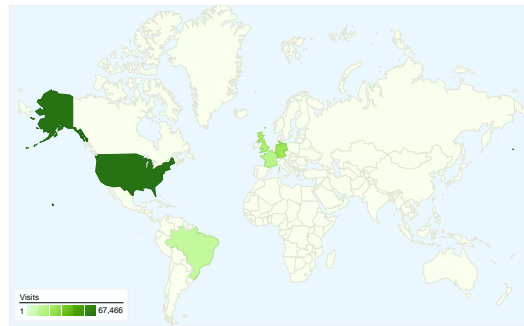

Site Usage

288,287 Visits

46.33% Bounce Rate

1,376,584 Pageviews

00:06:05 Avg. Time on Site

4.78 Pages/Visit

46.67% % New Visits

Visitors Overview

Visitors
148,054

Map Overlay

Traffic Sources Overview

- **Search Engines**
134,288.00 (46.58%)
- **Referring Sites**
109,800.00 (38.09%)
- **Direct Traffic**
44,198.00 (15.33%)
- **Other**
1 (> 0.00%)

Content Overview

All traffic sources sent a total of 288,287 visits

15.33% Direct Traffic

38.09% Referring Sites

46.58% Search Engines

- **Search Engines**
134,288.00 (46.58%)
- **Referring Sites**
109,800.00 (38.09%)
- **Direct Traffic**
44,198.00 (15.33%)
- **Other**
1 (> 0.00%)

288,287 visits came from 206 countries/territories

Site Usage

Visits	Pages/Visit	Avg. Time on Site	% New Visits	Bounce Rate	
288,287 % of Site Total: 100.00%	4.78 Site Avg: 4.78 (0.00%)	00:06:05 Site Avg: 00:06:05 (0.00%)	46.72% Site Avg: 46.67% (0.09%)	46.33% Site Avg: 46.33% (0.00%)	
Country/Territory	Visits	Pages/Visit	Avg. Time on Site	% New Visits	Bounce Rate
United States	67,466	4.27	00:05:09	54.04%	50.15%
Germany	25,257	5.08	00:06:31	43.24%	41.58%
United Kingdom	20,019	4.90	00:06:04	40.95%	44.30%
France	15,295	5.51	00:07:13	37.26%	38.44%
Brazil	11,050	5.05	00:06:56	38.53%	43.69%
Canada	10,550	3.58	00:03:36	63.89%	52.41%
Spain	9,512	4.67	00:05:39	47.71%	45.14%
Italy	9,492	5.92	00:07:41	39.00%	40.19%
India	8,614	3.58	00:04:20	64.95%	55.96%