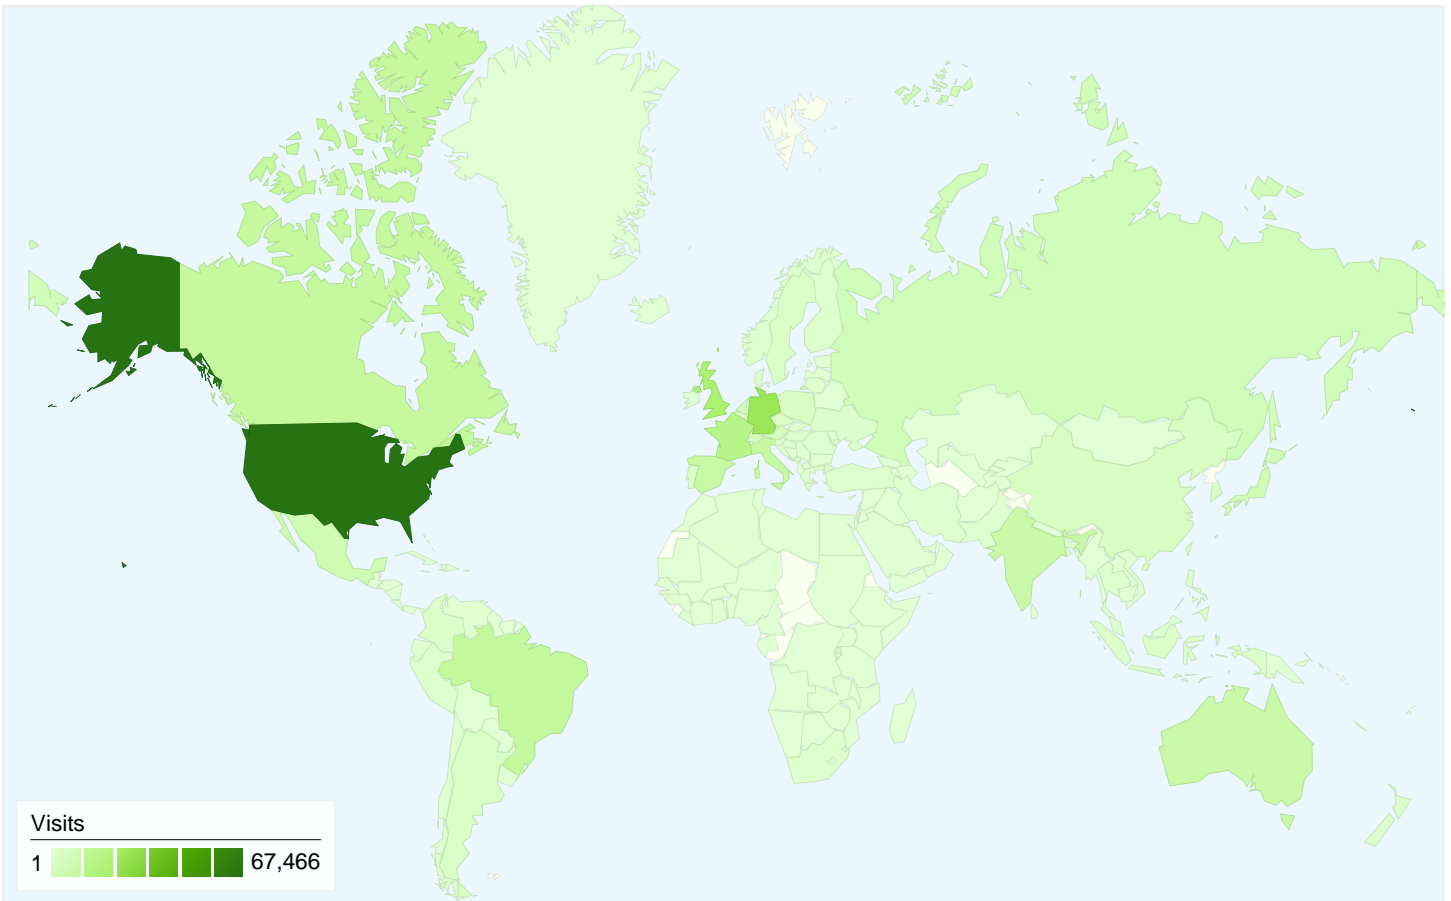

Visitors
148,054

Map Overlay

Traffic Sources Overview

- **Search Engines**
134,288.00 (46.58%)
- **Referring Sites**
109,800.00 (38.09%)
- **Direct Traffic**
44,198.00 (15.33%)
- **Other**
1 (> 0.00%)

Content Overview

All traffic sources sent a total of 288,287 visits

15.33% Direct Traffic

38.09% Referring Sites

46.58% Search Engines

- **Search Engines**
134,288.00 (46.58%)
- **Referring Sites**
109,800.00 (38.09%)
- **Direct Traffic**
44,198.00 (15.33%)
- **Other**
1 (> 0.00%)

Top Traffic Sources

Sources	Visits	% visits	Keywords	Visits	% visits
google (organic)	127,039	44.07%	biodiversity heritage library	10,051	7.48%
(direct) ((none))	44,198	15.33%	(not provided)	6,645	4.95%
tropicos.org (referral)	15,982	5.54%	bhl	3,959	2.95%
archive.org (referral)	6,944	2.41%	biodiversity library	1,153	0.86%
marinespecies.org (referral)	4,698	1.63%	biodiversity heritage	1,058	0.79%

288,287 visits came from 206 countries/territories

Site Usage

Visits	Pages/Visit	Avg. Time on Site	% New Visits	Bounce Rate	
288,287 % of Site Total: 100.00%	4.78 Site Avg: 4.78 (0.00%)	00:06:05 Site Avg: 00:06:05 (0.00%)	46.72% Site Avg: 46.67% (0.09%)	46.33% Site Avg: 46.33% (0.00%)	
Country/Territory	Visits	Pages/Visit	Avg. Time on Site	% New Visits	Bounce Rate
United States	67,466	4.27	00:05:09	54.04%	50.15%
Germany	25,257	5.08	00:06:31	43.24%	41.58%
United Kingdom	20,019	4.90	00:06:04	40.95%	44.30%
France	15,295	5.51	00:07:13	37.26%	38.44%
Brazil	11,050	5.05	00:06:56	38.53%	43.69%
Canada	10,550	3.58	00:03:36	63.89%	52.41%
Spain	9,512	4.67	00:05:39	47.71%	45.14%
Italy	9,492	5.92	00:07:41	39.00%	40.19%
India	8,614	3.58	00:04:20	64.95%	55.96%