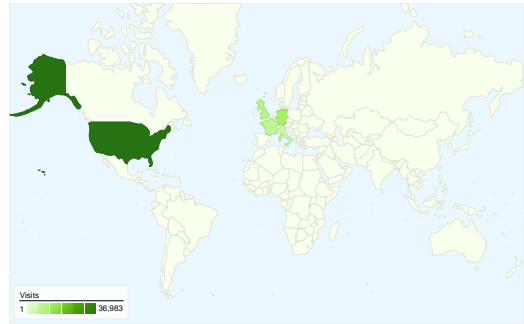

Site Usage

128,759 Visits

46.83% Bounce Rate

655,742 Pageviews

00:05:25 Avg. Time on Site

5.09 Pages/Visit

62.07% % New Visits

Visitors Overview

Visitors
83,088

Map Overlay world

Traffic Sources Overview

- **Search Engines**
69,014.00 (53.60%)
- **Referring Sites**
31,329.00 (24.33%)
- **Direct Traffic**
28,413.00 (22.07%)
- **Other**
3 (> 0.00%)

All traffic sources sent a total of 128,759 visits

 22.07% Direct Traffic

 24.33% Referring Sites

 53.60% Search Engines

- **Search Engines**
69,014.00 (53.60%)
- **Referring Sites**
31,329.00 (24.33%)
- **Direct Traffic**
28,413.00 (22.07%)
- **Other**
3 (> 0.00%)

128,759 visits came from 211 countries/territories

Site Usage

Visits	Pages/Visit	Avg. Time on Site	% New Visits	Bounce Rate	
128,759 % of Site Total: 100.00%	5.09 Site Avg: 5.09 (0.00%)	00:05:25 Site Avg: 00:05:25 (0.00%)	62.13% Site Avg: 62.07% (0.09%)	46.83% Site Avg: 46.83% (0.00%)	
Country/Territory	Visits	Pages/Visit	Avg. Time on Site	% New Visits	Bounce Rate
United States	36,983	4.03	00:03:45	70.03%	54.09%
Germany	11,701	6.10	00:06:10	55.65%	37.25%
United Kingdom	8,048	3.98	00:03:19	67.25%	51.84%
France	6,945	6.48	00:07:36	48.37%	38.91%
Italy	4,465	8.26	00:07:40	46.74%	31.15%
Canada	4,450	4.61	00:03:47	75.89%	52.38%
Spain	3,690	7.95	00:08:36	45.77%	32.01%
Brazil	3,299	6.78	00:08:44	55.80%	33.43%
India	3,273	3.27	00:03:40	82.58%	57.16%
Australia	2,856	4.35	00:04:56	60.47%	50.28%