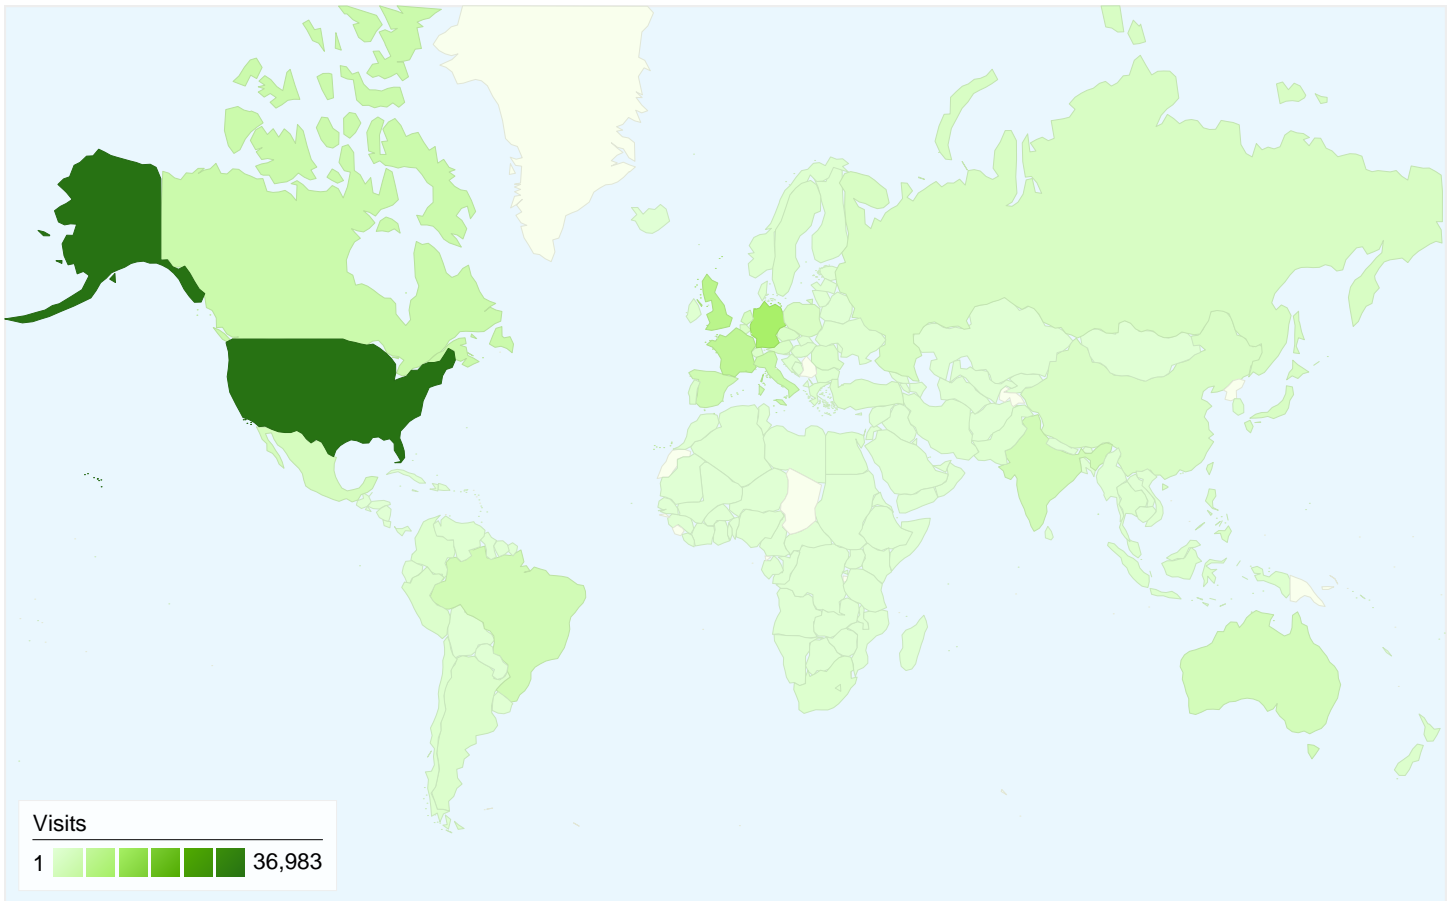

Visitors
83,088

Map Overlay world

Traffic Sources Overview

- **Search Engines**
69,014.00 (53.60%)
- **Referring Sites**
31,329.00 (24.33%)
- **Direct Traffic**
28,413.00 (22.07%)
- **Other**
3 (> 0.00%)

All traffic sources sent a total of 128,759 visits

 22.07% Direct Traffic

 24.33% Referring Sites

 53.60% Search Engines

- **Search Engines**
69,014.00 (53.60%)
- **Referring Sites**
31,329.00 (24.33%)
- **Direct Traffic**
28,413.00 (22.07%)
- **Other**
3 (> 0.00%)

128,759 visits came from 211 countries/territories

Site Usage

Visits	Pages/Visit	Avg. Time on Site	% New Visits	Bounce Rate	
128,759 % of Site Total: 100.00%	5.09 Site Avg: 5.09 (0.00%)	00:05:25 Site Avg: 00:05:25 (0.00%)	62.13% Site Avg: 62.07% (0.09%)	46.83% Site Avg: 46.83% (0.00%)	
Country/Territory	Visits	Pages/Visit	Avg. Time on Site	% New Visits	Bounce Rate
United States	36,983	4.03	00:03:45	70.03%	54.09%
Germany	11,701	6.10	00:06:10	55.65%	37.25%
United Kingdom	8,048	3.98	00:03:19	67.25%	51.84%
France	6,945	6.48	00:07:36	48.37%	38.91%
Italy	4,465	8.26	00:07:40	46.74%	31.15%
Canada	4,450	4.61	00:03:47	75.89%	52.38%
Spain	3,690	7.95	00:08:36	45.77%	32.01%
Brazil	3,299	6.78	00:08:44	55.80%	33.43%
India	3,273	3.27	00:03:40	82.58%	57.16%
Australia	2,856	4.35	00:04:56	60.47%	50.28%