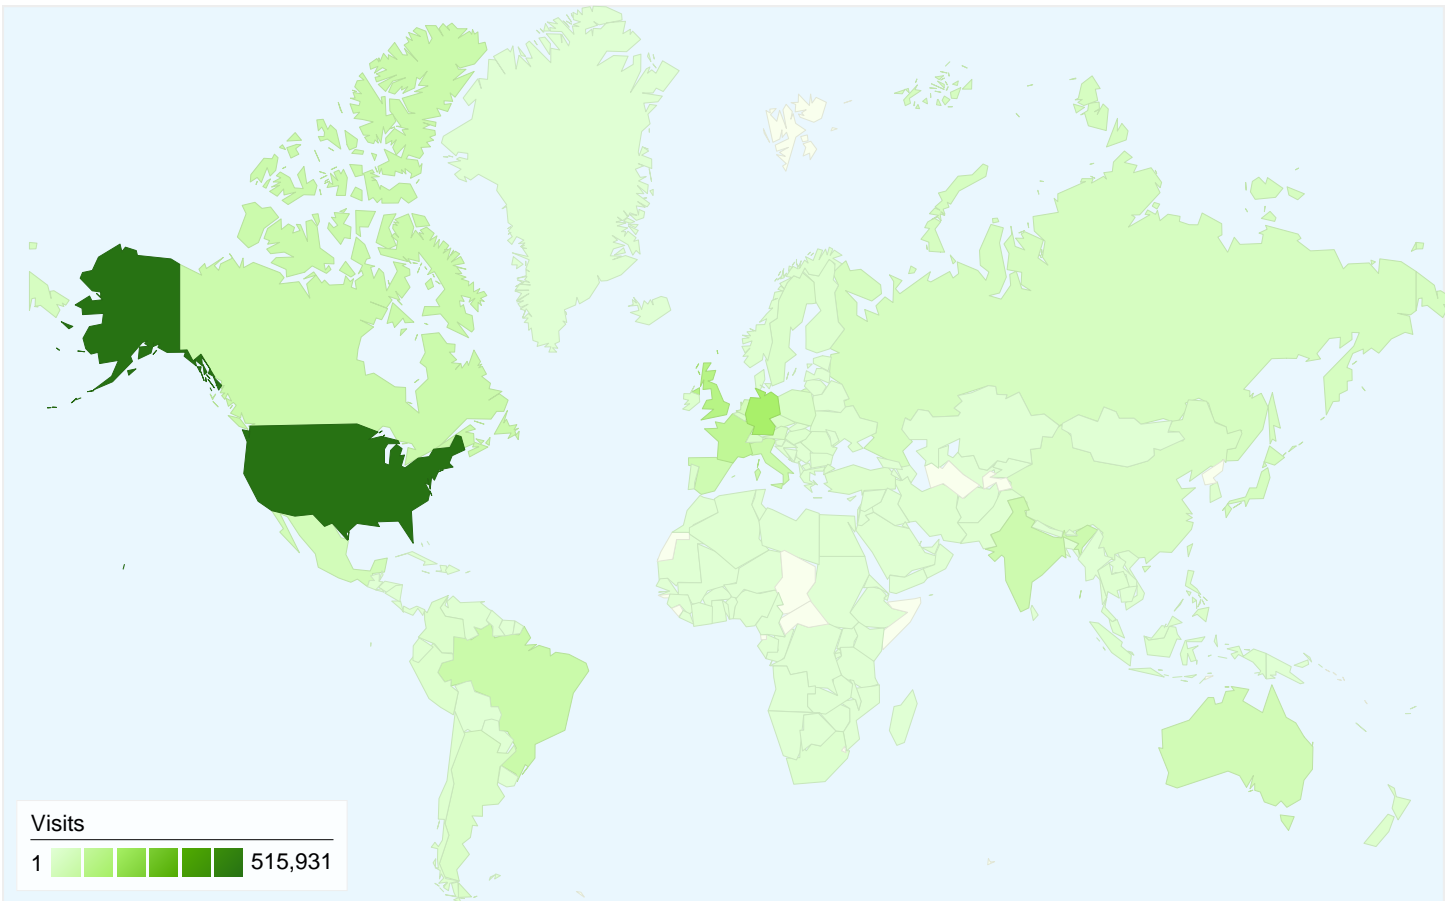

All traffic sources sent a total of 1,871,475 visits

- **Search Engines**  
989,291.00 (52.86%)
- **Referring Sites**  
537,780.00 (28.74%)
- **Direct Traffic**  
344,030.00 (18.38%)
- **Other**  
374 (0.02%)

1 - 10 of 14,569

Referring sites sent 537,780 visits via 8,376 sources

Site Usage

<b>Visits</b> <b>537,780</b> % of Site Total: 28.74%	<b>Pages/Visit</b> <b>4.78</b> Site Avg: 4.93 (-3.14%)	<b>Avg. Time on Site</b> <b>00:05:59</b> Site Avg: 00:05:42 (4.93%)	<b>% New Visits</b> <b>48.71%</b> Site Avg: 54.37% (-10.41%)	<b>Bounce Rate</b> <b>43.30%</b> Site Avg: 46.77% (-7.41%)	
Source	Visits	Pages/Visit	Avg. Time on Site	% New Visits	Bounce Rate
eol.org	71,486	3.60	00:04:08	68.38%	52.28%
tropicos.org	45,969	4.12	00:08:30	16.42%	41.51%
rzblx1.uni-regensburg.de	34,202	4.23	00:03:53	67.97%	41.61%
en.wikipedia.org	30,190	3.15	00:03:12	73.57%	61.77%
sil.si.edu	17,008	6.75	00:09:11	28.58%	26.81%
archive.org	16,052	6.37	00:07:45	39.39%	35.81%
bioone.org	12,546	5.29	00:06:15	48.62%	20.59%
zipcodezoo.com	11,141	4.42	00:05:49	63.28%	46.00%
animalbase.uni-goettingen.de	10,935	6.94	00:09:47	18.53%	36.95%
europeana.eu	10,130	3.70	00:06:15	63.74%	50.41%

1 - 10 of 8,376

1,871,475 visits came from 233 countries/territories

Site Usage						
Visits	Pages/Visit	Avg. Time on Site	% New Visits	Bounce Rate		
<b>1,871,475</b> % of Site Total: 100.00%	<b>4.93</b> Site Avg: 4.93 (0.00%)	<b>00:05:42</b> Site Avg: 00:05:42 (0.00%)	<b>54.42%</b> Site Avg: 54.37% (0.09%)	<b>46.77%</b> Site Avg: 46.77% (0.00%)		
Country/Territory	Visits	Pages/Visit	Avg. Time on Site	% New Visits	Bounce Rate	
United States	515,931	4.19	00:04:31	61.54%	52.33%	
Germany	162,726	5.83	00:06:37	48.46%	39.97%	
United Kingdom	120,604	4.30	00:04:36	54.21%	48.76%	
France	95,074	6.07	00:07:48	43.18%	36.89%	
Brazil	64,164	5.99	00:07:39	46.90%	36.86%	
Italy	62,408	6.44	00:06:52	44.64%	38.06%	
Canada	61,266	4.10	00:03:58	68.26%	53.65%	
India	56,524	3.60	00:04:06	76.45%	57.13%	
Spain	53,116	6.60	00:07:42	42.64%	34.60%	