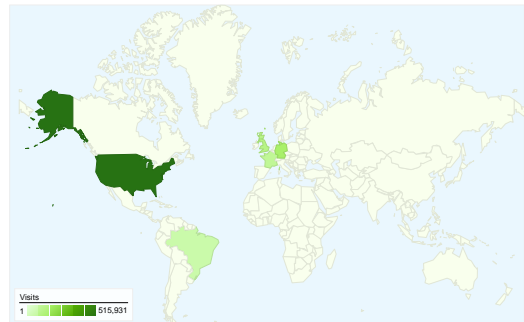

**Visitors**  
**1,017,704**

**Referring Sites**

Source	Visits	% visits
eol.org	71,486	13.29%
tropicos.org	45,969	8.55%
rzblx1.uni-regensburg.de	34,202	6.36%
en.wikipedia.org	30,190	5.61%
sil.si.edu	17,008	3.16%

**Traffic Sources Overview**

- **Search Engines**  
989,291.00 (52.86%)
- **Referring Sites**  
537,780.00 (28.74%)
- **Direct Traffic**  
344,030.00 (18.38%)
- **Other**  
374 (0.02%)

**Map Overlay**

Keywords		
Keyword	Visits	% visits
biodiversity heritage library	67,463	6.82%
bhl	14,313	1.45%
biodiversity heritage	11,505	1.16%
biodiversity library	9,424	0.95%
heritage library	4,303	0.43%

All traffic sources sent a total of 1,871,475 visits

- **Search Engines**  
989,291.00 (52.86%)
- **Referring Sites**  
537,780.00 (28.74%)
- **Direct Traffic**  
344,030.00 (18.38%)
- **Other**  
374 (0.02%)

1 - 10 of 8,376

1,871,475 visits came from 233 countries/territories

Site Usage						
Visits	Pages/Visit	Avg. Time on Site	% New Visits	Bounce Rate		
<b>1,871,475</b> % of Site Total: 100.00%	<b>4.93</b> Site Avg: 4.93 (0.00%)	<b>00:05:42</b> Site Avg: 00:05:42 (0.00%)	<b>54.42%</b> Site Avg: 54.37% (0.09%)	<b>46.77%</b> Site Avg: 46.77% (0.00%)		
Country/Territory	Visits	Pages/Visit	Avg. Time on Site	% New Visits	Bounce Rate	
United States	515,931	4.19	00:04:31	61.54%	52.33%	
Germany	162,726	5.83	00:06:37	48.46%	39.97%	
United Kingdom	120,604	4.30	00:04:36	54.21%	48.76%	
France	95,074	6.07	00:07:48	43.18%	36.89%	
Brazil	64,164	5.99	00:07:39	46.90%	36.86%	
Italy	62,408	6.44	00:06:52	44.64%	38.06%	
Canada	61,266	4.10	00:03:58	68.26%	53.65%	
India	56,524	3.60	00:04:06	76.45%	57.13%	
Spain	53,116	6.60	00:07:42	42.64%	34.60%	