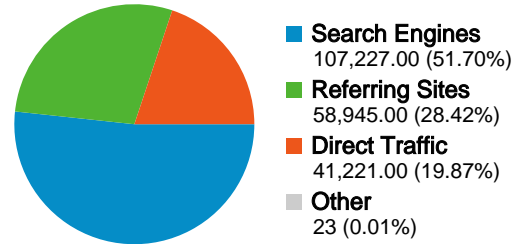

 **207,416 Visits**

 **140,042 Absolute Unique Visitors**

 **984,155 Pageviews**

 **4.74 Average Pageviews**

 **00:04:53 Time on Site**

 **48.40% Bounce Rate**

 **67.49% New Visits**

**Technical Profile**

All traffic sources sent a total of 207,416 visits