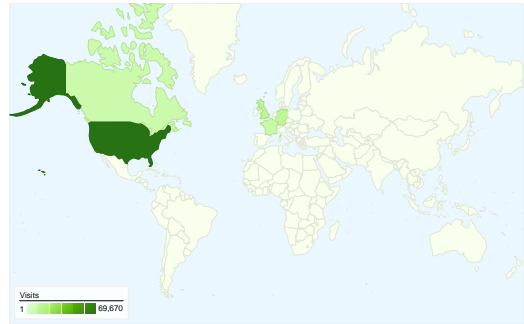

**Site Usage**

**207,416** Visits

**48.40%** Bounce Rate

**984,155** Pageviews

**00:04:53** Avg. Time on Site

**4.74** Pages/Visit

**67.49%** % New Visits

**Visitors Overview**

**Visitors**  
**140,042**

**Map Overlay world**

**Traffic Sources Overview**

**Content Overview**

Pages	Pageviews	% Pageviews
/	52,330	5.40%
/browse/titles	18,306	1.89%
/browse/authors/A	17,524	1.81%
/browse/subject	12,236	1.26%
/About.aspx	10,501	1.08%

Keywords		
Keyword	Visits	% visits
biodiversity heritage library	5,970	5.57%
biodiversity heritage	1,324	1.23%
biodiversity library	1,096	1.02%
biodiversitylibrary	369	0.34%
biodiversitylibrary.org	353	0.33%

All traffic sources sent a total of 207,416 visits