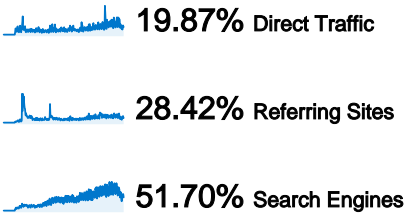

 **207,416 Visits**

 **140,042 Absolute Unique Visitors**

 **984,155 Pageviews**

 **4.74 Average Pageviews**

 **00:04:53 Time on Site**

 **48.40% Bounce Rate**

 **67.49% New Visits**

**Technical Profile**

All traffic sources sent a total of 207,416 visits