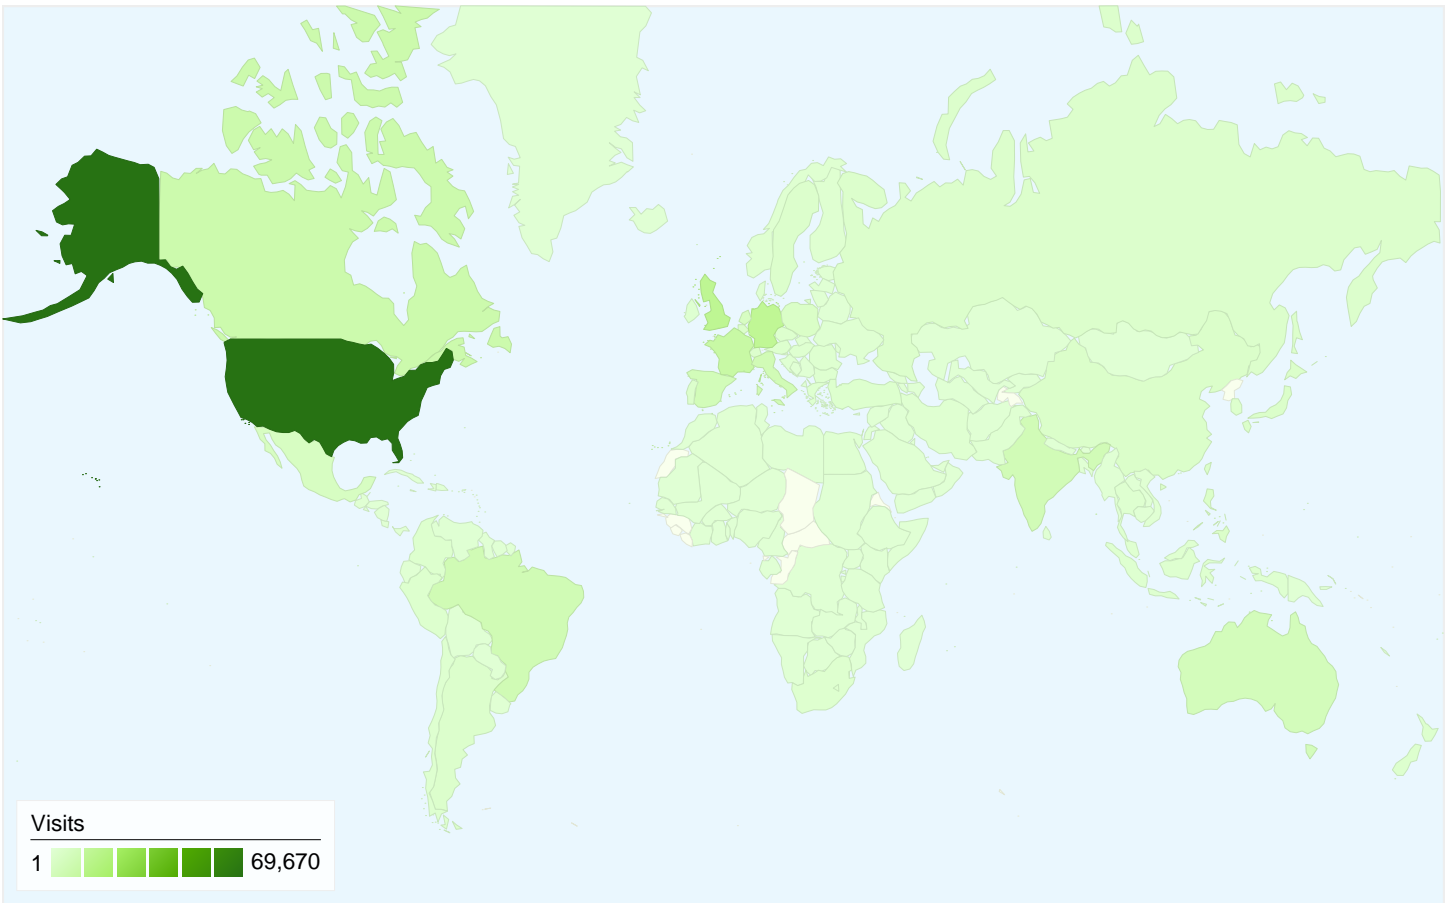

**Visitors**  
**140,042**

**Map Overlay world**

**Traffic Sources Overview**

**Content Overview**

Pages	Pageviews	% Pageviews
/	52,330	5.40%
/browse/titles	18,306	1.89%
/browse/authors/A	17,524	1.81%
/browse/subject	12,236	1.26%
/About.aspx	10,501	1.08%

Browser	Visits	% visits	Connection Speed	Visits	% visits
Internet Explorer	124,631	60.09%	Unknown	68,986	33.26%
Firefox	64,740	31.21%	DSL	55,154	26.59%
Safari	11,278	5.44%	T1	39,818	19.20%
Opera	3,954	1.91%	Cable	33,258	16.03%
Mozilla	1,121	0.54%	Dialup	8,434	4.07%

All traffic sources sent a total of 207,416 visits

Keywords	Visits	% visits
biodiversity heritage library	5,970	5.57%
biodiversity heritage	1,324	1.23%
biodiversity library	1,096	1.02%
biodiversitylibrary	369	0.34%
biodiversitylibrary.org	353	0.33%

207,416 visits came from 212 countries/territories