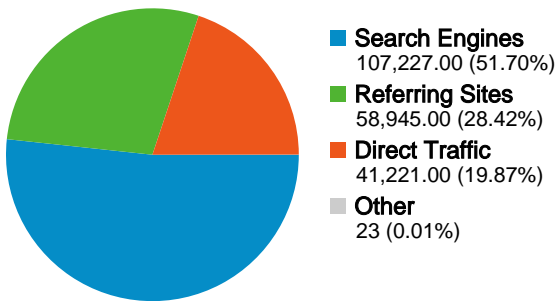

**Site Usage**

**207,416** Visits

**48.40%** Bounce Rate

**984,155** Pageviews

**00:04:53** Avg. Time on Site

**4.74** Pages/Visit

**67.49%** % New Visits

**Visitors Overview**

**Visitors**  
**140,042**

**Map Overlay world**

**Traffic Sources Overview**

**Content Overview**

Pages	Pageviews	% Pageviews
/	52,330	5.40%
/browse/titles	18,306	1.89%
/browse/authors/A	17,524	1.81%
/browse/subject	12,236	1.26%
/About.aspx	10,501	1.08%

Keywords		
Keyword	Visits	% visits
biodiversity heritage library	5,970	5.57%
biodiversity heritage	1,324	1.23%
biodiversity library	1,096	1.02%
biodiversitylibrary	369	0.34%
biodiversitylibrary.org	353	0.33%

All traffic sources sent a total of 207,416 visits